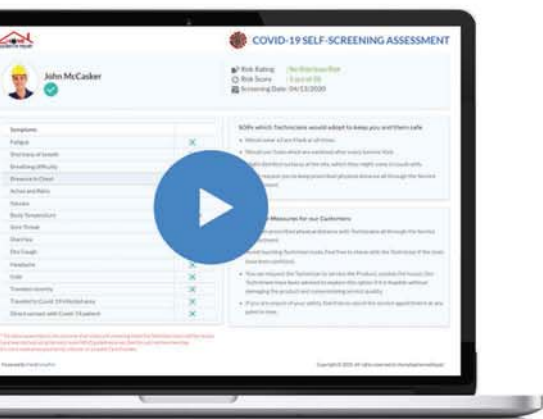

Prepare your workforce before you **#ReturnToWork**

Go Live in **2** days

COVID-19 **ActNow** Plug-in for Salesforce

- Break obvious trust barriers and extend a risk-free workplace experience
- Resume business operations without compromising on health & safety of your workforce
- Stay agile and stay connected with rapidly changing workplace environments

Health & Safety Risks

Self-assess and self-report a symptom or illness.

Includes COVID-19 Self-Screening

Workforce Empowerment

Authorize "return-to-work" policy and compliance.

Extend confidence and empathy to employees and customers.

Business Continuity

Configure your business workflow and metrics requirement.

Resume business operations with 360-degree visibility into proactive measures.

Resilient today | Stronger tomorrow